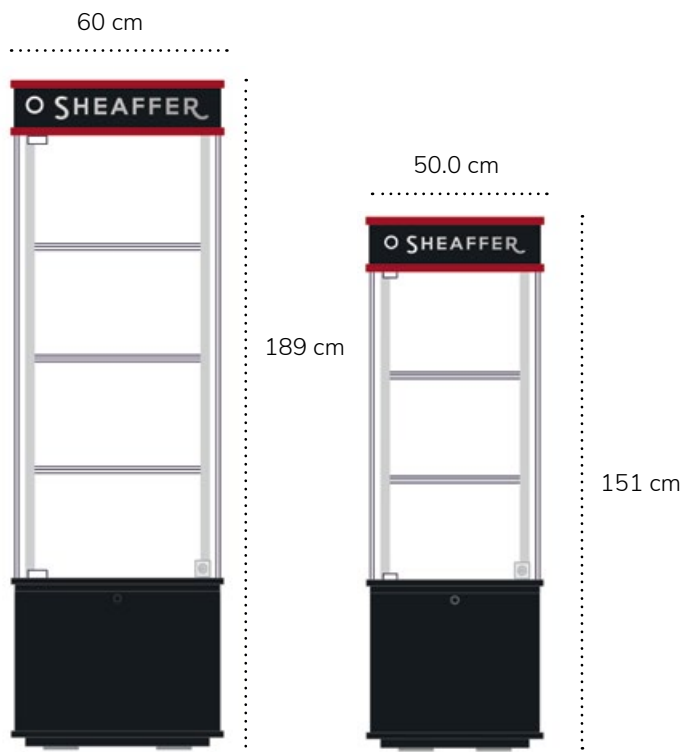

Dimensions

L - 6 cm x W - 2.5 cm x H - 3 cm
L - 6 cm x W - 2.5 cm x H - 5 cm
L - 6 cm x W - 2.5 cm x H - 7 cm

WP33912

Base With Metal Surface For The Magnetic Blocks.

Dimensions

L - 18.5 cm x W - 15.2 cm x H - 1.7 cm

WP33452

24 Pen Case In Genuine Leather

SHEAFFER FURNITURE

6 FEET TOWER

Dimensions
W - 60 cm x H - 189 cm

5 FEET TOWER

Dimensions
W - 50 cm x H - 151 cm

TABLE TOP

Dimensions
W - 38.5 cm x H - 57.5 cm

MADE TO ORDER

Sheaffer Table Top

The cleverly designed rotating tabletop display unit is perfect for showcasing your Sheaffer products. Crafted to maximize the use of your valuable counter space, it has two wide display sides and two narrow sides. Each display side accommodates 12 pens and features hooks and platforms for accessories. One of the narrower sides proudly displays the Sheaffer brand logo, while the other side is designed to accommodate a replaceable graphic display, allowing for additional customization.