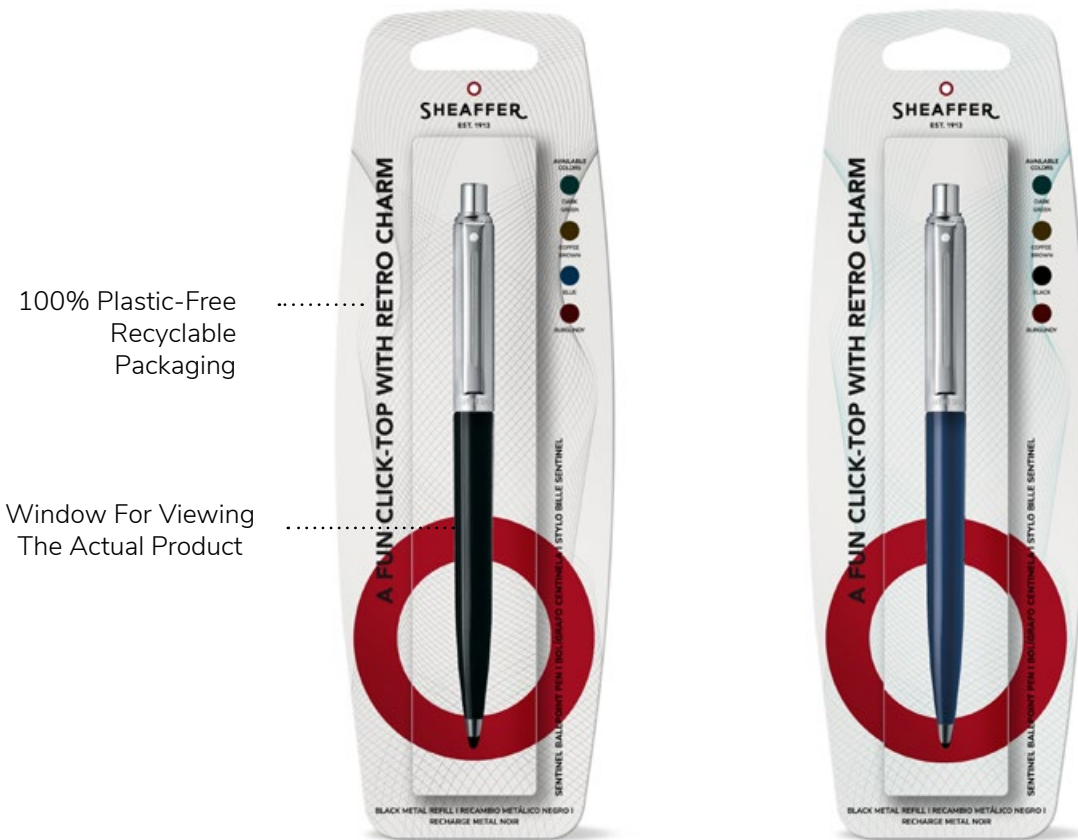

SENTINEL HANGSELL PACKS

Hangsell packaging is designed for easy access, making it effortless for customers to view and grab the product, thereby expediting the purchasing process. It also enables efficient use of shelf space, allowing retailers to display a greater variety of products in a limited area.

NEW

32111

Glossy Black with brushed chrome top and polished chrome trim.

B23211151
Ballpoint pen

₹ 750

NEW

32173

Glossy Blue with brushed chrome top and polished chrome trim.

B23217351
Ballpoint pen

₹ 750