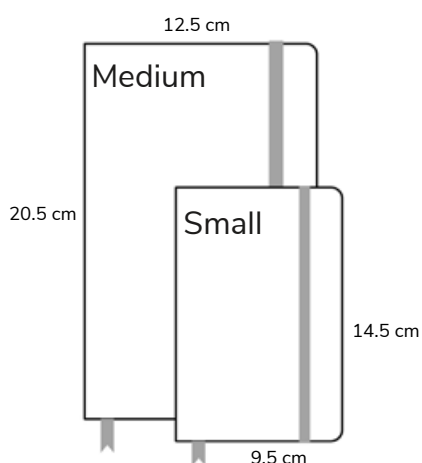

₹ 2700

NEW

9317

Matte Black Sheaffer 100 Ballpoint Pen with Chrome Trim and Medium Notebook

G2931751-5
Gift Set

₹ 2700

Sheaffer Medium Notebook

The perfect place to collect your thoughts and ideas, this hardbound medium notebook in premium black leatherette is a timeless classic. With 160 pages of 90 GSM fountain pen friendly paper, it draws you in and promises a delightful writing experience.

Dimensions

L - 6 cm x W - 2.5 cm x H - 3 cm
L - 6 cm x W - 2.5 cm x H - 5 cm
L - 6 cm x W - 2.5 cm x H - 7 cm

WP33912

Base With Metal Surface For The Magnetic Blocks.

Dimensions

L - 18.5 cm x W - 15.2 cm x H - 1.7 cm