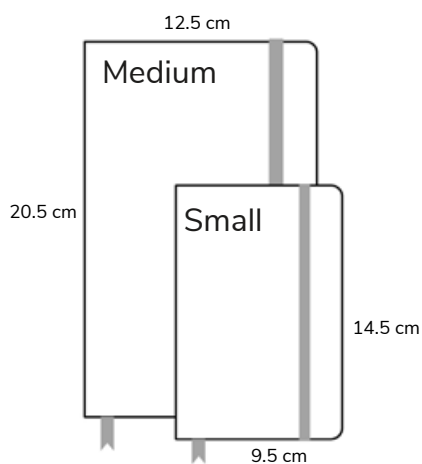

G2933951-3
Gift Set

₹ 2500

SHEAFFER SMALL NOTEBOOK

Sheaffer Small Notebook

Power through your day with a fountain pen friendly notebook that features 144 ruled pages of quality 90 GSM paper and classic Sheaffer design.