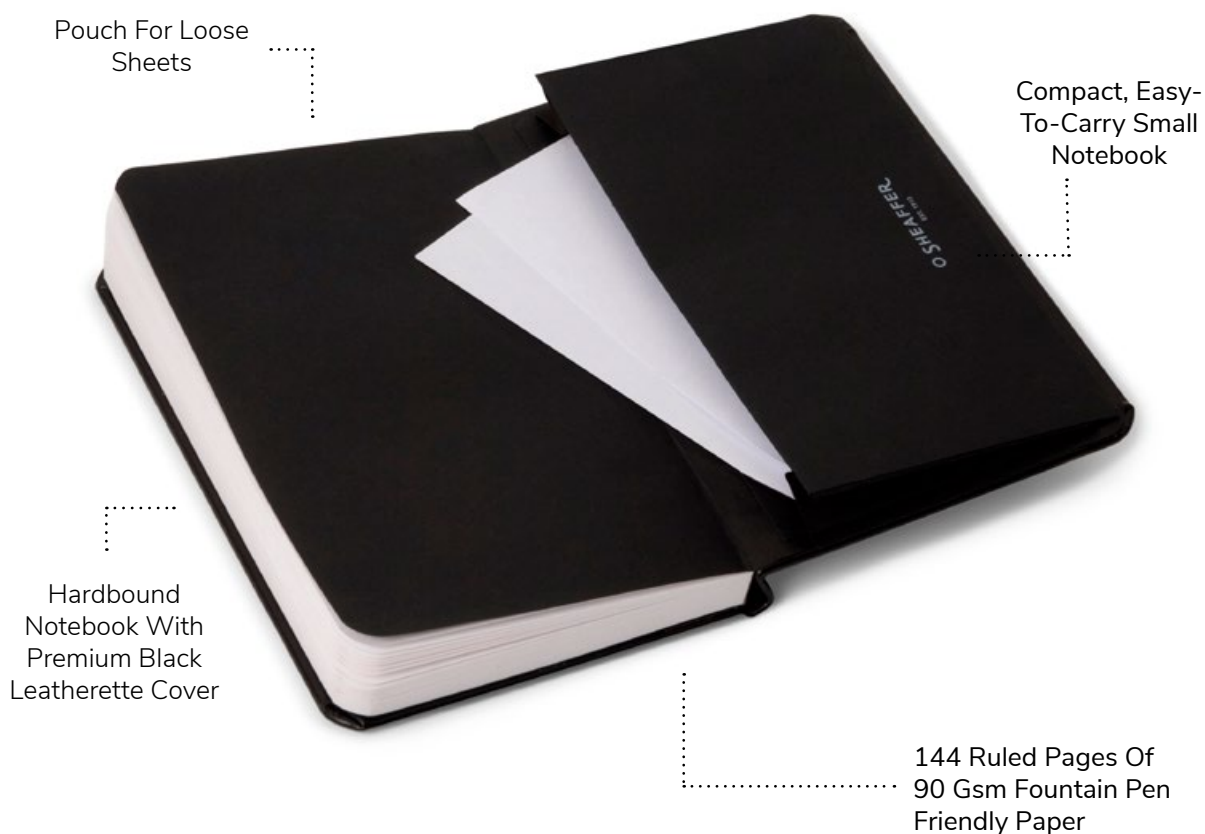

SHEAFFER SMALL NOTEBOOK

Sheaffer Small Notebook

Power through your day with a fountain pen friendly notebook that features 144 ruled pages of quality 90 GSM paper and classic Sheaffer design.