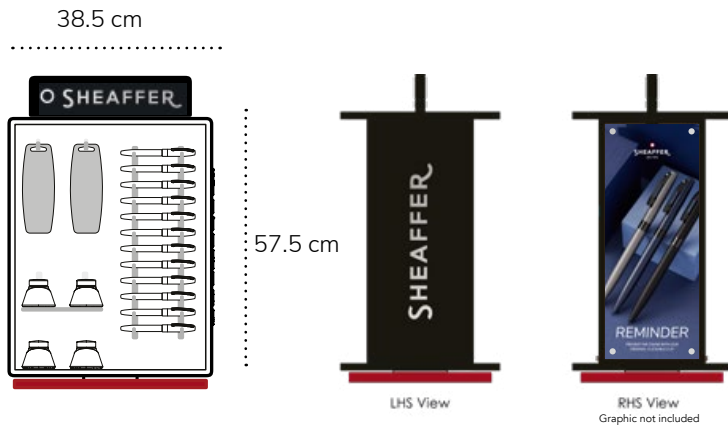

WP33452

24 Pen Case In Genuine Leather

SHEAFFER FURNITURE

6 FEET TOWER

Dimensions
W - 60 cm x H - 189 cm

5 FEET TOWER

Dimensions
W - 50 cm x H - 151 cm

TABLE TOP

Dimensions
W - 38.5 cm x H - 57.5 cm

MADE TO ORDER

Sheaffer Table Top

The cleverly designed rotating tabletop display unit is perfect for showcasing your Sheaffer products. Crafted to maximize the use of your valuable counter space, it has two wide display sides and two narrow sides. Each display side accommodates 12 pens and features hooks and platforms for accessories. One of the narrower sides proudly displays the Sheaffer brand logo, while the other side is designed to accommodate a replaceable graphic display, allowing for additional customization.

Sheaffer Tower

The illuminated display towers feature a sleek design with sturdy glass shelves, offering ample space for showcasing your Sheaffer products. With clear displays on all four sides, these towers provide maximum visibility from every angle, making your items stand out in any setting. The tower is equipped with castor wheels on its base and a built-in lock. Additionally, there is an opaque storage tier located at the bottom, which is safeguarded by a separate lock. Each tower is proudly crowned with a backlit "Sheaffer" brand logo.