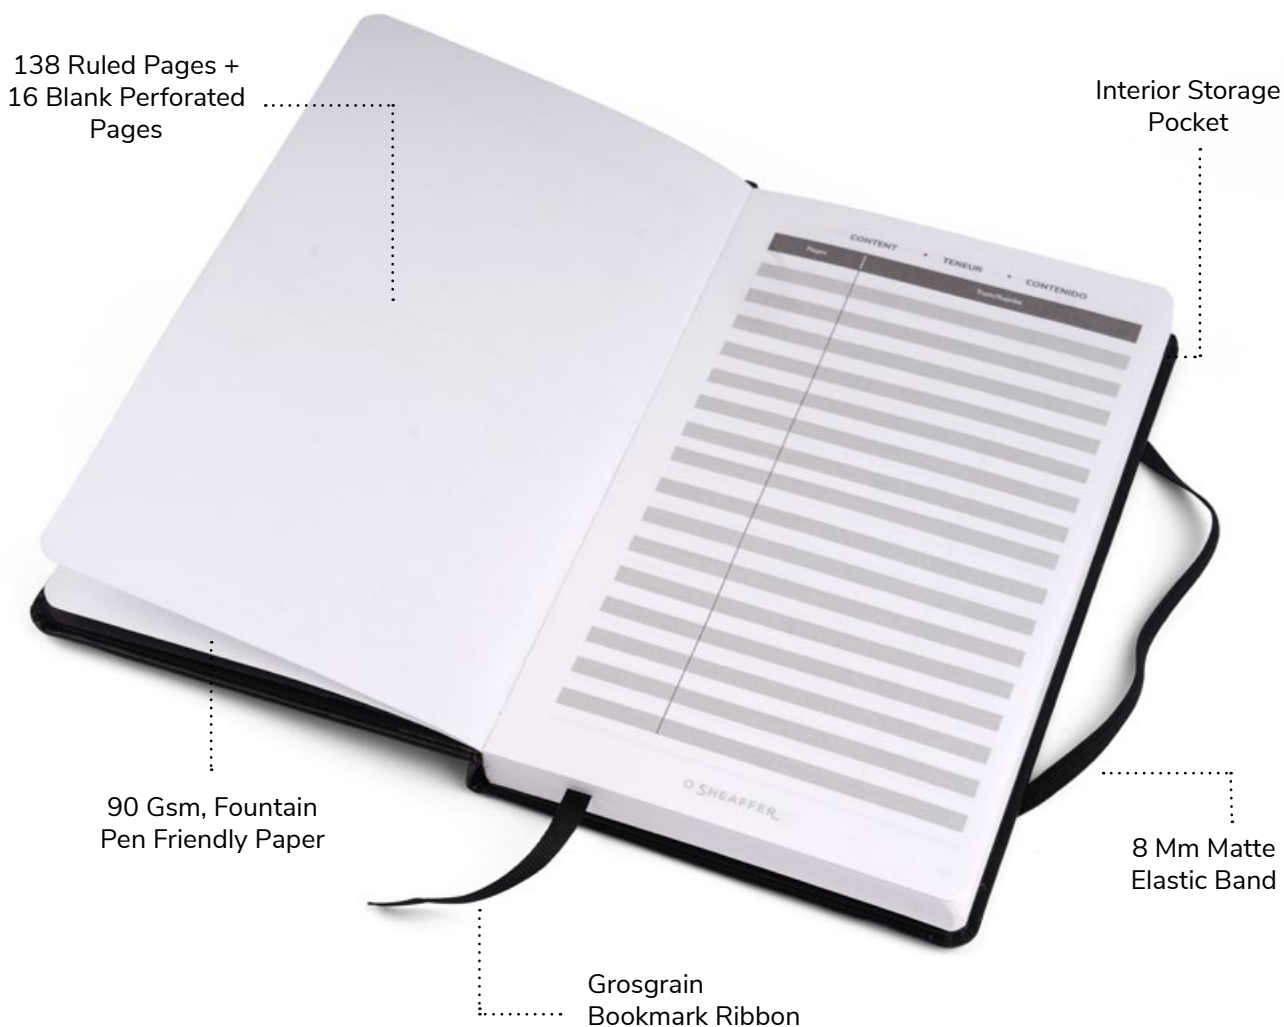

Glossy Black Sheaffer 300 Ballpoint Pen with Chrome Trim and Leather Pen Pouch

G2931251-6
Gift Set

₹ 3400

Sheaffer Pen Pouch

The classically-styled pen pouch is crafted in genuine leather and lined with soft microfiber to keep your pen safe from dust and scratches.

SHEAFFER HANGSELL MEDIUM NOTEBOOK

WITH SHEAFFER VFM AND SENTINEL

Sheaffer Hangsell Medium Notebook

The perfect place to collect your thoughts and ideas, this hardbound medium notebook in premium black leatherette is a timeless classic. With 160 pages of 90 GSM fountain pen friendly paper, it draws you in and promises a delightful writing experience.