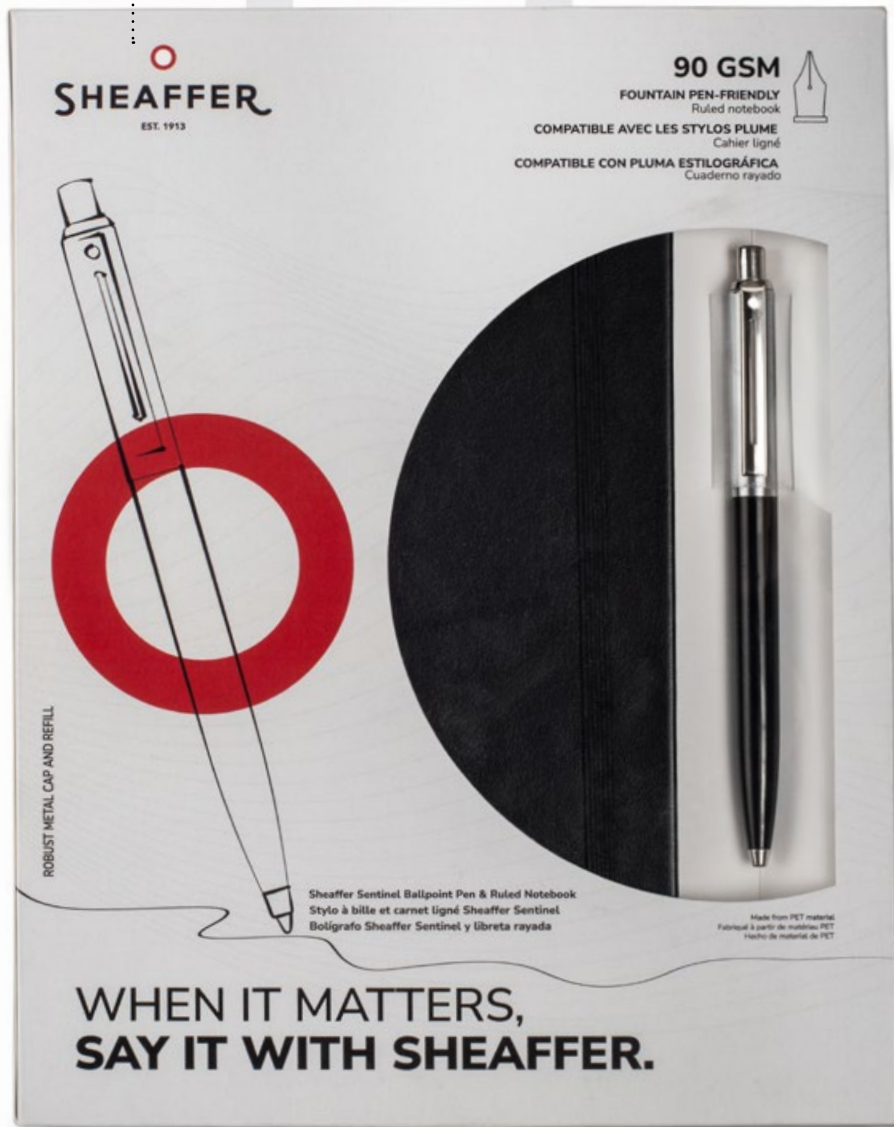

Glossy Black Sheaffer 300 Ballpoint Pen with Chrome Trim and Leather Pen Pouch

G2931251-6
Gift Set

₹ 3400

Sheaffer Pen Pouch

The classically-styled pen pouch is crafted in genuine leather and lined with soft microfiber to keep your pen safe from dust and scratches.

SHEAFFER HANGSELL MEDIUM NOTEBOOK

WITH SHEAFFER VFM AND SENTINEL

Sheaffer Hangsell Medium Notebook

The perfect place to collect your thoughts and ideas, this hardbound medium notebook in premium black leatherette is a timeless classic. With 160 pages of 90 GSM fountain pen friendly paper, it draws you in and promises a delightful writing experience.

Packaging Is Easy To Recycle

..... Collapsible Hangsell Hook

Easy To Gift wrap

G2321151-5

Glossy Black and Brushed Chrome Sheaffer Sentinel Ballpoint Pen with Chrome Trim and Medium Notebook

₹ 1500

Recyclable Packaging