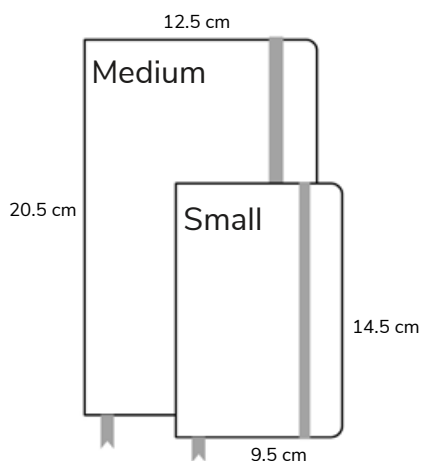

SHEAFFER HANGSELL MEDIUM NOTEBOOK

WITH SHEAFFER VFM AND SENTINEL

Sheaffer Hangsell Medium Notebook

The perfect place to collect your thoughts and ideas, this hardbound medium notebook in premium black leatherette is a timeless classic. With 160 pages of 90 GSM fountain pen friendly paper, it draws you in and promises a delightful writing experience.