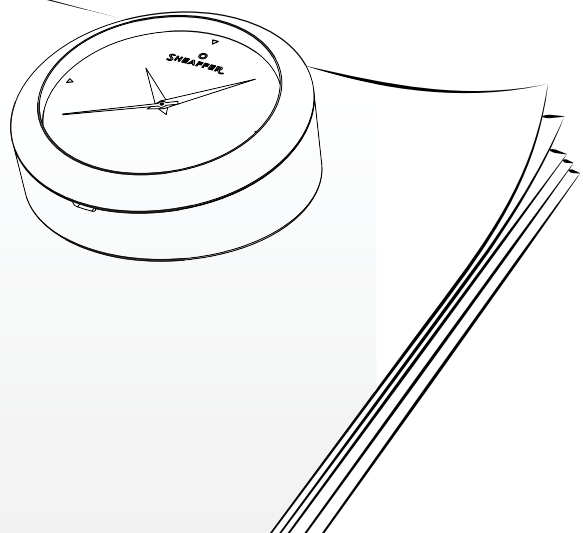

Sheaffer Table Clock

A stylish accessory to brighten any workspace, the gold and silver desk clock has a special golden dial and raised Roman numerals.